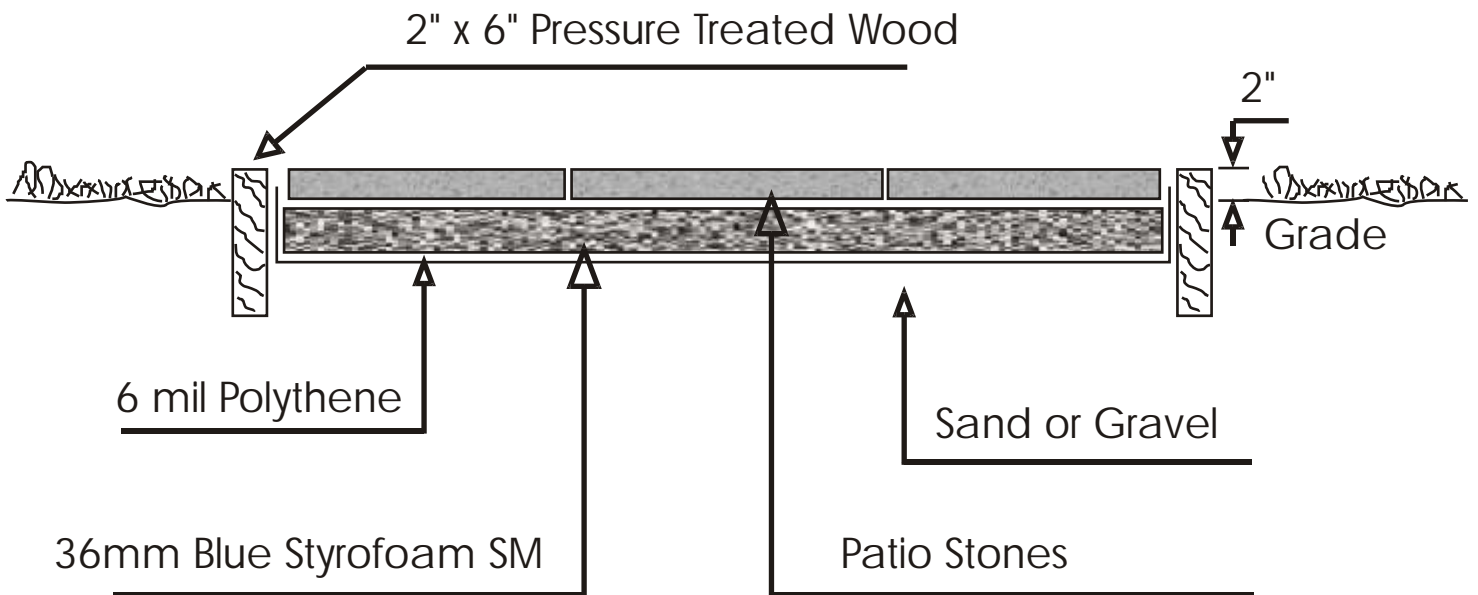

# Insulated Greenhouse Floor

Simple and inexpensive method to insulate greenhouse floor

## O.D. Base Sizes

FS46 6'-4-5/8" x 4'-6"

FS79 6'-4-5/8" x 8'-5"

FS913 8'-5 1/8" x 12'-6"

FS917 8'-5 1/8" x 16'-7"

Customer MUST maintain these sizes for base